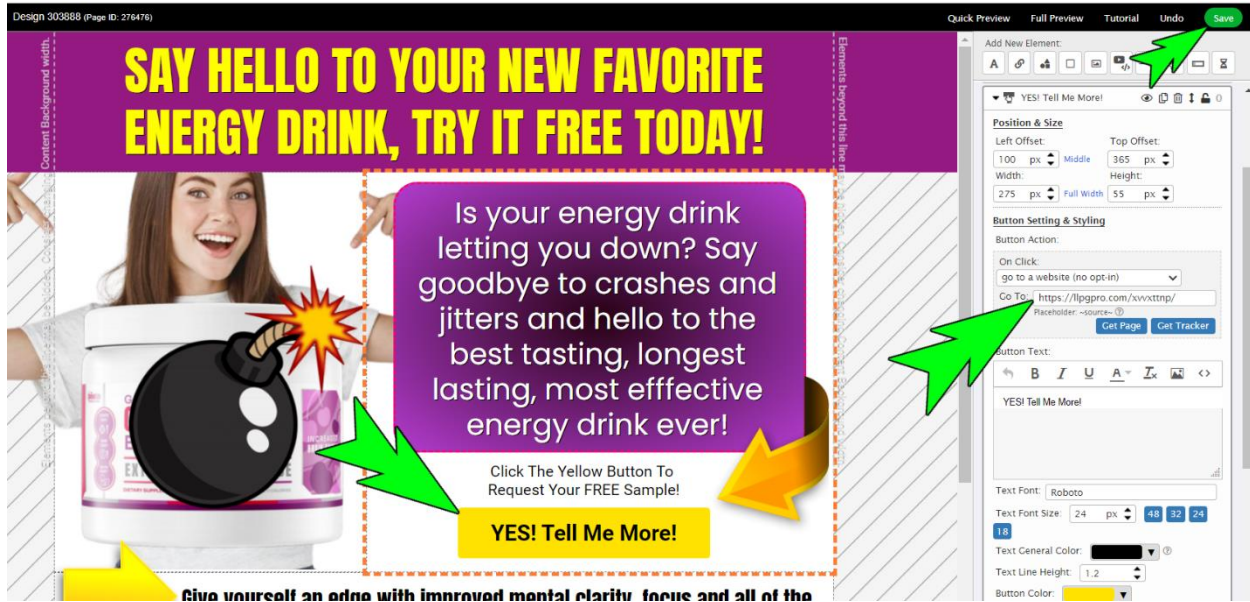

First click on the Yellow YES! Tell Me More! It will then open The side pane in this graphic. Take your landing page Url and Replace the one that is currently there and then click SAVE.